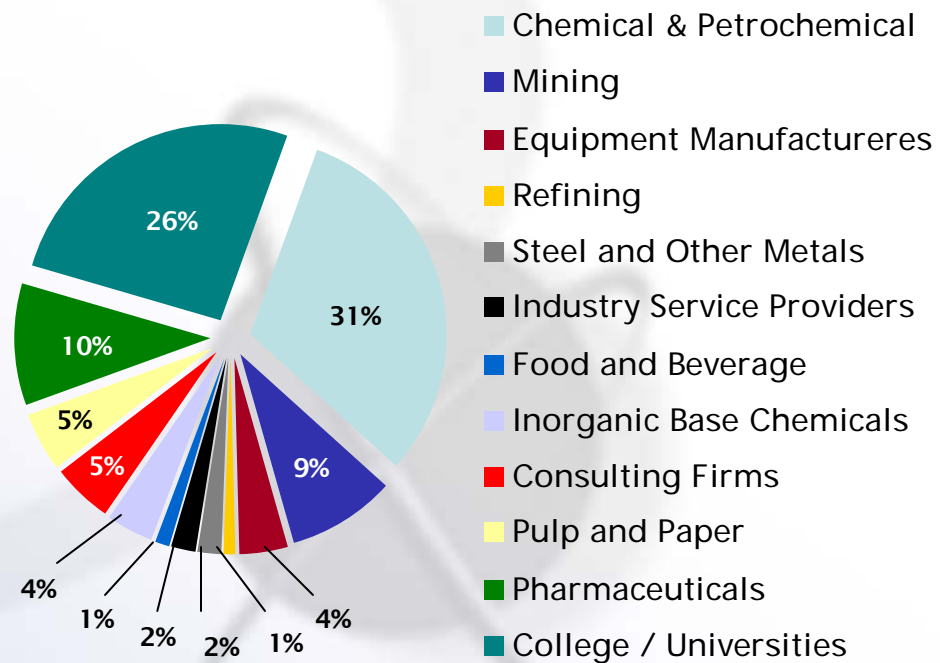

Editorial

Audience

Rates/Specs

Cheresources.com

Chemical Engineering Tools and Information

Editorial

- **Advertising with Cheresources.com**

- Make the best use of your advertising dollars by receiving highly targeted traffic from Cheresources.com. You'll only pay when you receive visitors to your site. As our traffic continues to grow and our subscriber base increases, you are sure to get maximum value.

Country Breakdown

Industry Breakdown

Position/Title Breakdown

Do you influence the buying of chemical processing equipment?

Audience

Gender Breakdown

Age Group Breakdown

Favorite style of content on Cheresources.com